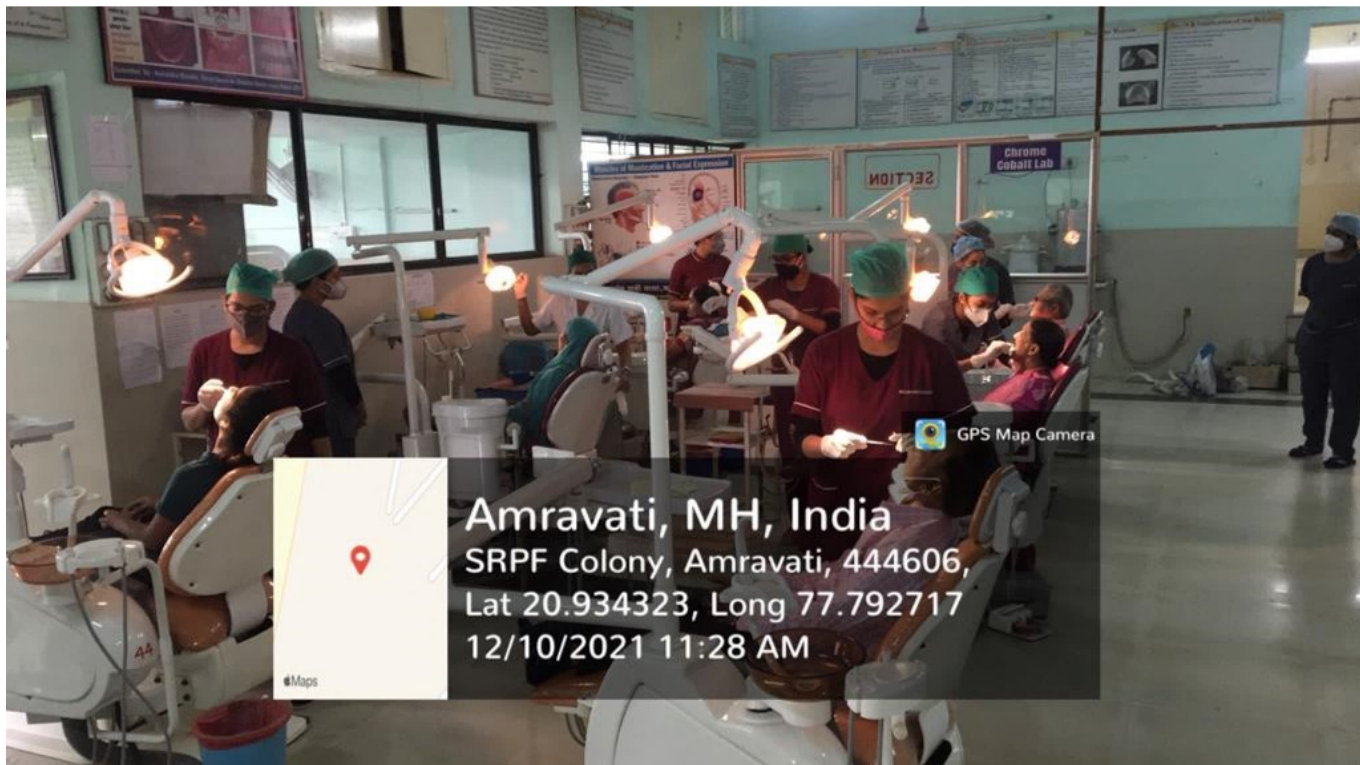

Amravati, MH, India
SRPF Colony, Amravati, 444606,
Lat 20.934323, Long 77.792717
12/10/2021 11:28 AM